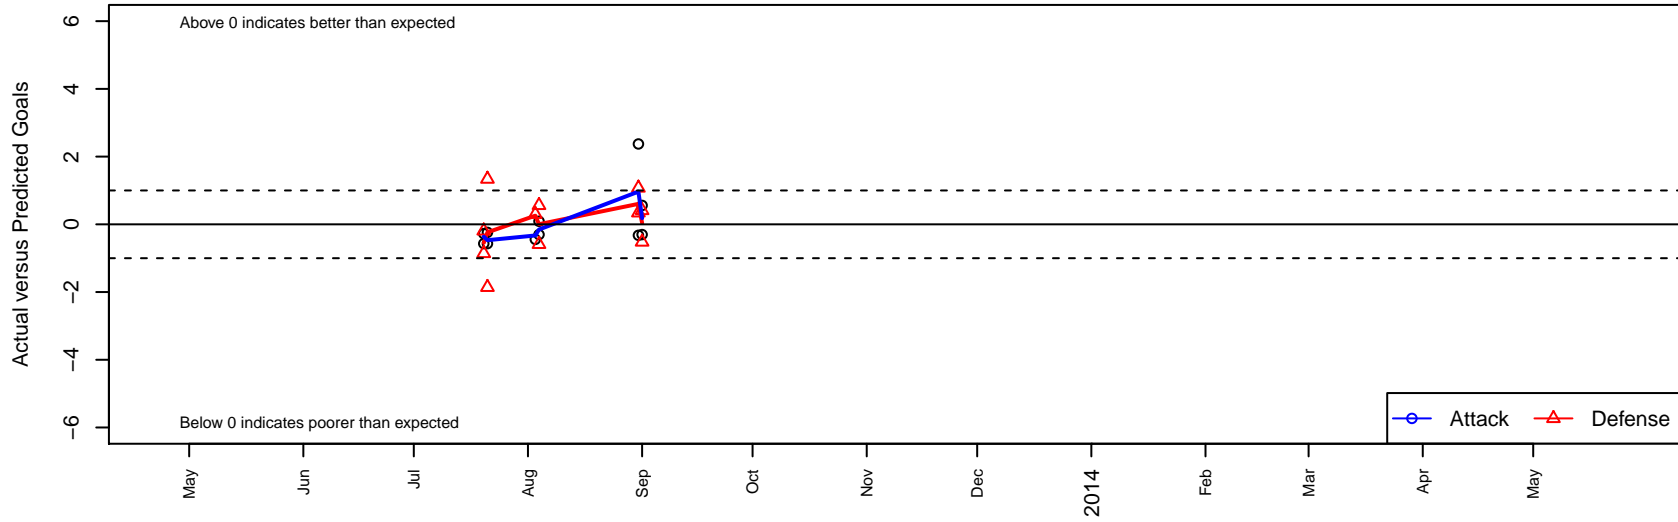

# San Diego Crusaders SC Red G02

, CAS  
 G02 total strength=934  
 attack=1.6 defense=1.58  
 alt names used:  
 CRUSADERS CSC RED (CAS)

Venues played:  
 Albion Cup Showcase U11  
 Surf Girls U11 U11  
 Blues Cup Lime U11

**San Diego Crusaders SC Red G02**  
 Dots are actual minus expected GF (blue circles) and GA (red triangles).  
 Blue line is smoothed change in attack strength. Red is smoothed change in defense strength.